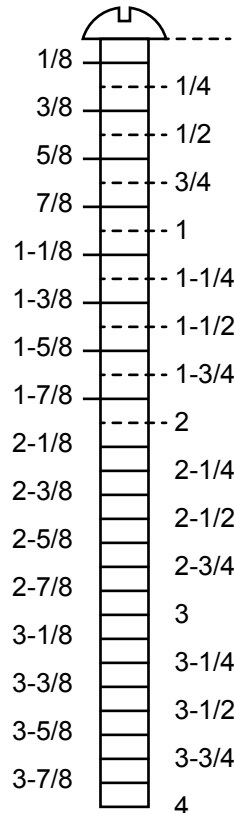

How to Measure Fastener Length with Actual Size Chart

Measuring Scale for Flat, Flat Head Socket Cap and Oval Heads

Measuring Scale for Round, Pan, Fillister, Button Head Socket Cap, Socket Head Cap, Hex and Truss Heads

* Please print at full size for accurate measuring