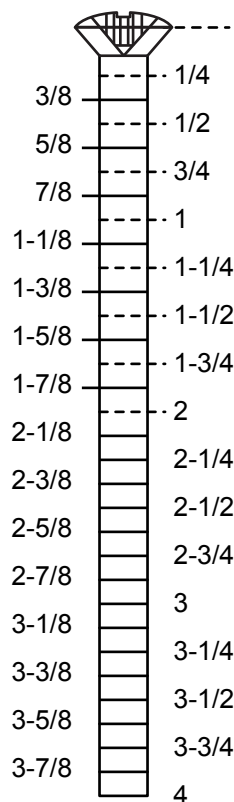

How to Measure Fastener Length with Actual Size Chart

Measuring Scale for Flat, Flat Head Socket Cap and Oval Heads

Measuring Scale for Round, Pan, Fillister, Button Head Socket Cap, Socket Head Cap, Hex and Truss Heads

* Please print at full size for accurate measuring